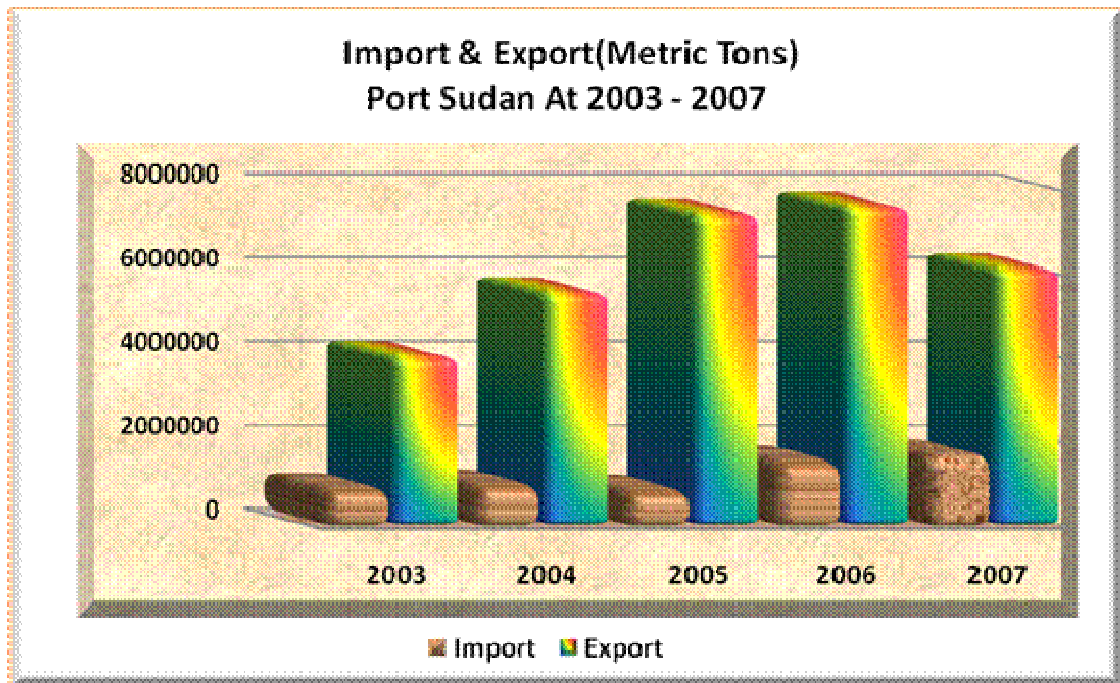

Numbers of Ships Called Portsudan 2003 -2007

No. Of Ships Called Port Sudan

At 2003 - 2007

Month	2003	2004	2005	2006	2007
Jan	94	152	171	109	89
Feb	118	82	105	92	83
Mar	105	107	185	115	97
April	100	116	95	118	83
May	114	132	155	116	99
June	90	115	127	103	89
July	98	106	130	109	86
Aug	101	112	119	96	84
Sep	92	108	105	108	85
Oct	109	106	101	84	80
Nov	95	108	109	77	73
Dec	100	135	110	107	66
Total	1216	1379	1512	1234	1014

Tones / Portsudan 2003 - 2007

Import & Export Traffic In Port Sudan 2003 - 2007

Year	2003	2004	2005	2006	2007
Import	934141	1017134	887140	1584181	1729805
Export	4113791	5652882	7514187	7686009	6219163

Animal Resources At 2003 – 2007

Petroleum Traffic 2007

(Import & Export)

Month	Import	Export	Total
JAN	84365	19253	103618
FEB	69216	9571	78787
MAR	52891	50744	103635
APR	71766	7220	78986
MAY	76566	44161	120727
JUNE	40279	35030	75309
JULY	77740	48798	126538
AUG	45340	49914	95254
SEP	30789	54960	85749
OCT	91337	59292	150629
NOV	47733	88016	135749
DEC	72330	83978	156308
TOTAL	760352	550937	1311289