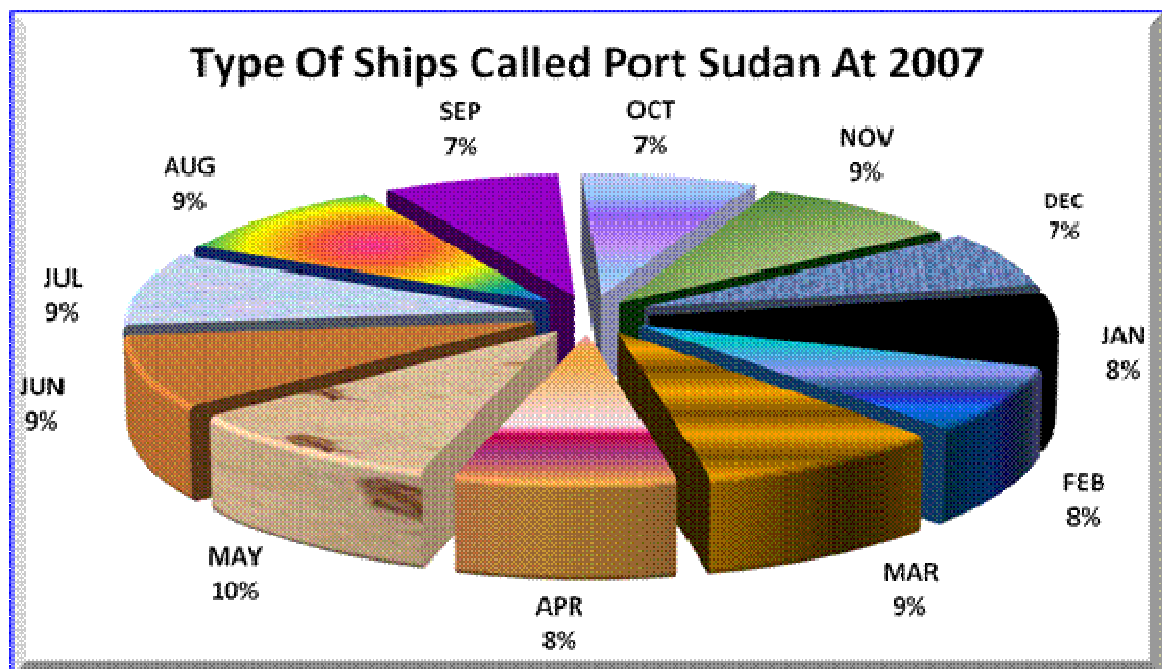

Type Of Ship Called Port Sudan 2007

Month	General Cargo	RO/RO	Petrol Ship	Containers	Live Stock	Car Carriers	Bulk Dry	Other	Total
JAN	25	9	5	34	0	5	5	1	84
FEB	25	11	5	25	0	3	2	0	71
MAR	29	12	5	29	0	5	6	0	86
APR	26	6	4	27	0	5	3	0	71
MAY	32	8	6	24	0	8	3	0	81
JUN	28	12	3	29	0	1	4	0	77
JUL	28	10	6	26	0	3	4	0	77
AUG	31	7	4	29	0	2	4	0	77
SEP	24	14	4	28	0	5	0	1	76
OCT	24	7	7	26	0	5	1	2	72
NOV	28	7	5	25	0	2	2	0	69
DEC	22	4	5	23	0	2	2	2	60
TOTAL	322	107	59	325	0	46	36	6	901

Numbers of Ships Called Portsudan 2003 -2007

No. Of Ships Called Port Sudan

At 2003 - 2007

Month	2003	2004	2005	2006	2007
Jan	94	152	171	109	89
Feb	118	82	105	92	83
Mar	105	107	185	115	97
April	100	116	95	118	83
May	114	132	155	116	99
June	90	115	127	103	89
July	98	106	130	109	86
Aug	101	112	119	96	84
Sep	92	108	105	108	85
Oct	109	106	101	84	80
Nov	95	108	109	77	73
Dec	100	135	110	107	66
Total	1216	1379	1512	1234	1014

Tones / Portsudan 2003 - 2007

Import & Export Traffic In Port Sudan 2003 - 2007

Year	2003	2004	2005	2006	2007
Import	934141	1017134	887140	1584181	1729805
Export	4113791	5652882	7514187	7686009	6219163

Animal Resources At 2003 – 2007

Petroleum Traffic 2007

(Import & Export)

Month	Import	Export	Total
JAN	84365	19253	103618
FEB	69216	9571	78787
MAR	52891	50744	103635
APR	71766	7220	78986
MAY	76566	44161	120727
JUNE	40279	35030	75309
JULY	77740	48798	126538
AUG	45340	49914	95254
SEP	30789	54960	85749
OCT	91337	59292	150629
NOV	47733	88016	135749
DEC	72330	83978	156308
TOTAL	760352	550937	1311289