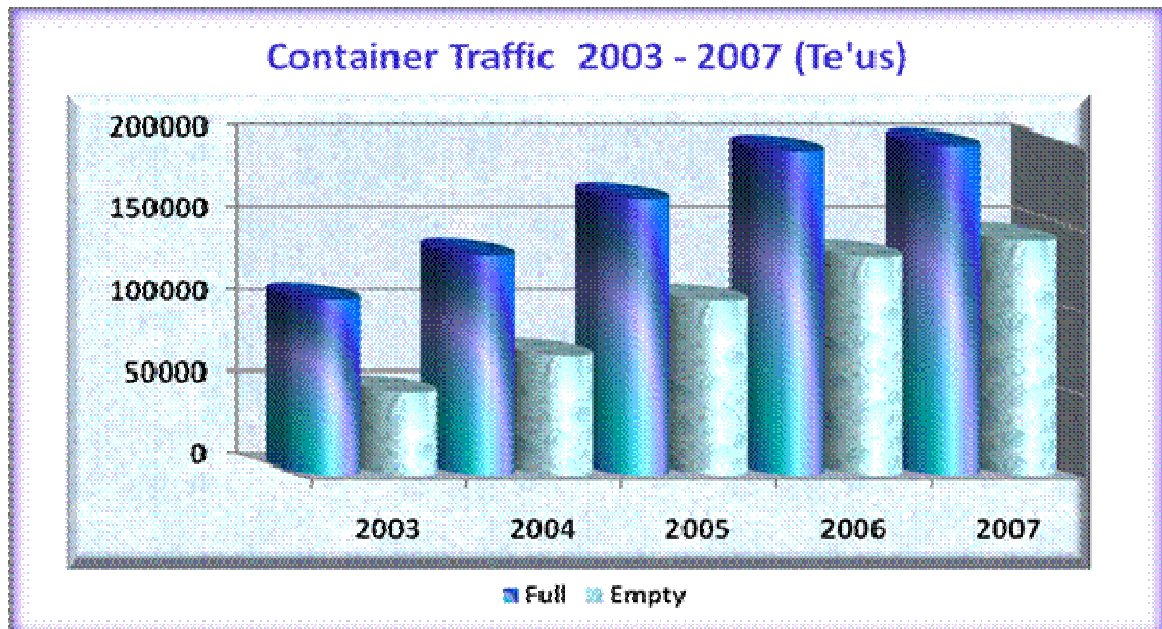

Numbers of Ships Called Portsudan 2003 -2007

No. Of Ships Called Port Sudan

At 2003 - 2007

Month	2003	2004	2005	2006	2007
Jan	94	152	171	109	89
Feb	118	82	105	92	83
Mar	105	107	185	115	97
April	100	116	95	118	83
May	114	132	155	116	99
June	90	115	127	103	89
July	98	106	130	109	86
Aug	101	112	119	96	84
Sep	92	108	105	108	85
Oct	109	106	101	84	80
Nov	95	108	109	77	73
Dec	100	135	110	107	66
Total	1216	1379	1512	1234	1014

Tones / Portsudan 2003 - 2007

Import & Export Traffic In Port Sudan 2003 - 2007

Year	2003	2004	2005	2006	2007
Import	934141	1017134	887140	1584181	1729805
Export	4113791	5652882	7514187	7686009	6219163

Animal Resources At 2003 – 2007

Petroleum Traffic 2007

(Import & Export)

Month	Import	Export	Total
JAN	84365	19253	103618
FEB	69216	9571	78787
MAR	52891	50744	103635
APR	71766	7220	78986
MAY	76566	44161	120727
JUNE	40279	35030	75309
JULY	77740	48798	126538
AUG	45340	49914	95254
SEP	30789	54960	85749
OCT	91337	59292	150629
NOV	47733	88016	135749
DEC	72330	83978	156308
TOTAL	760352	550937	1311289