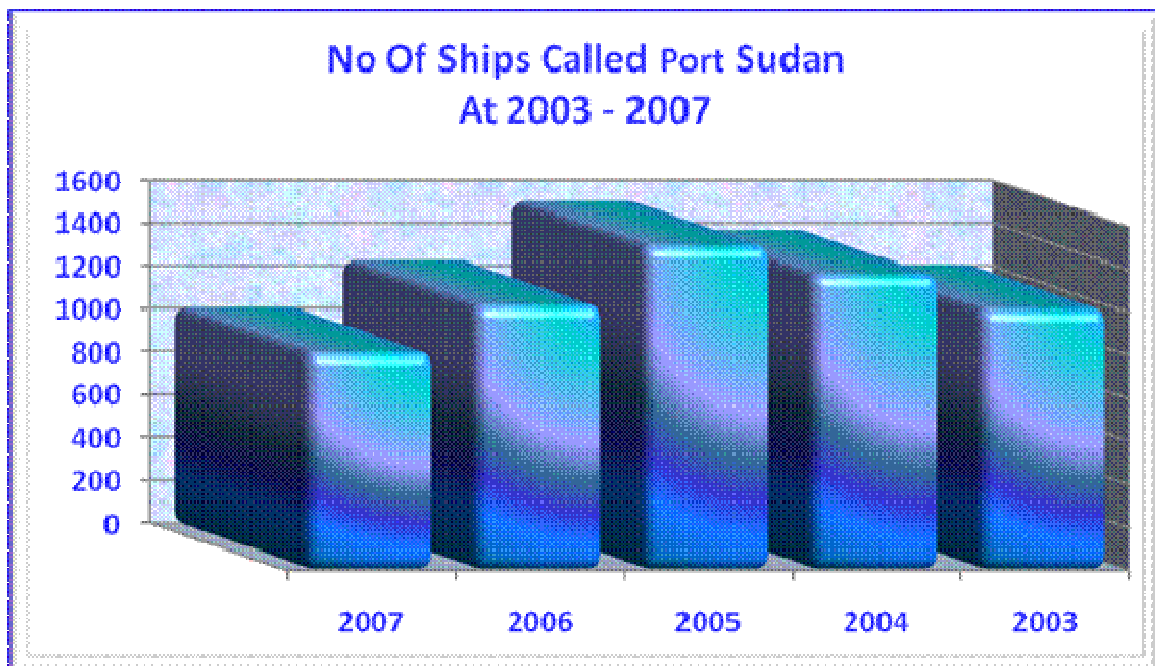

Type Of Ship Called Port Sudan 2007

Month	General Cargo	RO/RO	Petrol Ship	Containers	Live Stock	Car Carriers	Bulk Dry	Other	Total
JAN	25	9	5	34	0	5	5	1	84
FEB	25	11	5	25	0	3	2	0	71
MAR	29	12	5	29	0	5	6	0	86
APR	26	6	4	27	0	5	3	0	71
MAY	32	8	6	24	0	8	3	0	81
JUN	28	12	3	29	0	1	4	0	77
JUL	28	10	6	26	0	3	4	0	77
AUG	31	7	4	29	0	2	4	0	77
SEP	24	14	4	28	0	5	0	1	76
OCT	24	7	7	26	0	5	1	2	72
NOV	28	7	5	25	0	2	2	0	69
DEC	22	4	5	23	0	2	2	2	60
TOTAL	322	107	59	325	0	46	36	6	901

Numbers of Ships Called Portsudan 2003 -2007

No. Of Ships Called Port Sudan

At 2003 - 2007

Month	2003	2004	2005	2006	2007
Jan	94	152	171	109	89
Feb	118	82	105	92	83
Mar	105	107	185	115	97
April	100	116	95	118	83
May	114	132	155	116	99
June	90	115	127	103	89
July	98	106	130	109	86
Aug	101	112	119	96	84
Sep	92	108	105	108	85
Oct	109	106	101	84	80
Nov	95	108	109	77	73
Dec	100	135	110	107	66
Total	1216	1379	1512	1234	1014

Tones / Portsudan 2003 - 2007

Import & Export Traffic In Port Sudan 2003 - 2007

Year	2003	2004	2005	2006	2007
Import	934141	1017134	887140	1584181	1729805
Export	4113791	5652882	7514187	7686009	6219163

Animal Resources At 2003 – 2007

Petroleum Traffic 2007

(Import & Export)

Month	Import	Export	Total
JAN	84365	19253	103618
FEB	69216	9571	78787
MAR	52891	50744	103635
APR	71766	7220	78986
MAY	76566	44161	120727
JUNE	40279	35030	75309
JULY	77740	48798	126538
AUG	45340	49914	95254
SEP	30789	54960	85749
OCT	91337	59292	150629
NOV	47733	88016	135749
DEC	72330	83978	156308
TOTAL	760352	550937	1311289